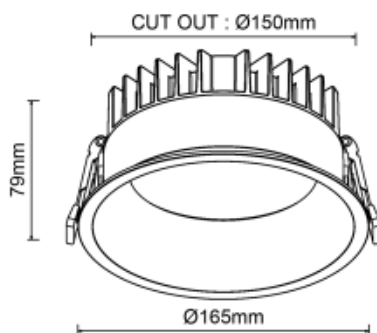

## MONITOR 30 L 165 COB

Available colors:	○ 23222-W30-165 ● 23222-B30-165
Beam angle:	80°
LED Color:	2700K 3000K 4000K 6000K
Lamp Power:	30W
CRI:	90
Lamp Lumen:	3600lm
Material:	aluminium
Location:	Interior
Fixation:	Ceiling
Installation:	Recessed
Product dimension:	diam150mm
Cut hole size:	diam165x79mm
Input:	220-240V 50/60HZ
IP:	65
Class:	III
DIM Option:	DALI 1-10V DTW TD

<https://uni-luce.com>

+39 339 505 5880

[info@uni-luce.com](mailto:info@uni-luce.com)

Via Monselice, 26, 20832 Desio

MB, Italy

MONITOR collection is all about functionality. The perfect light effect creates a uniform illumination. The collection comes in 4 sizes with 15W, 20W and 30W and 40W with clear and frosted glass for option. IP65 makes it possible to use the lamp for wet zones where additional water resistance is required.