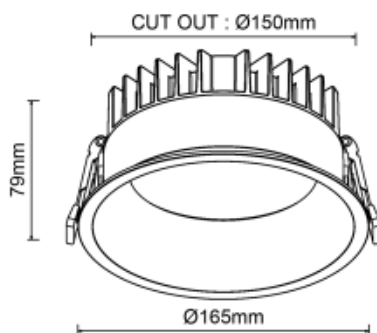

<https://uni-luce.com>
+39 339 505 5880
info@uni-luce.com

Via Monselice, 26, 20832 Desio
MB, Italy

MONITOR 30 L 165 SMD

Available colors:	<input type="radio"/> 23225-W20-165 <input checked="" type="radio"/> 23225-B20-165
Beam angle:	55°
LED Color:	2700K 3000K 4000K 6000K
Lamp Power:	30W
CRI:	90
Lamp Lumen:	3600lm
Material:	aluminium
Location:	Interior
Fixation:	Ceiling
Installation:	Recessed
Product dimension:	diam150mm
Cut hole size:	diam165x79mm
Input:	220-240V 50/60HZ
IP:	65
Class:	III
DIM Option:	DALI 1-10V DTW TD

<https://uni-luce.com>

+39 339 505 5880

info@uni-luce.com

Via Monselice, 26, 20832 Desio

MB, Italy

MONITOR collection is all about functionality. The perfect light effect creates a uniform illumination. The collection comes in 4 sizes with 15W, 20W and 30W and 40W with clear and frosted glass for option. IP65 makes it possible to use the lamp for wet zones where additional water resistance is required.