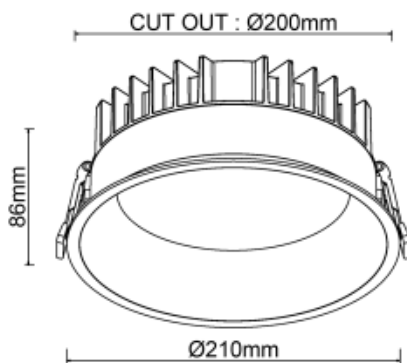

<https://uni-luce.com>
+39 339 505 5880
info@uni-luce.com

Via Monselice, 26, 20832 Desio
MB, Italy

MONITOR 40 XL 210 COB

Available colors:

○ 23223-W40-210

● 23223-B40-210

Beam angle:

80°

LED Color:

2700K 3000K 4000K 6000K

Lamp Power:

40W

CRI:

90

Lamp Lumen:

4800lm

Material:

aluminium

Location:

Interior

Fixation:

Ceiling

Installation:

Recessed

Product dimension:

diam200mm

Cut hole size:

diam210x86mm

Input:

220-240V 50/60HZ

IP:

65

Class:

III

DIM Option:

DALI 1-10V DTW TD