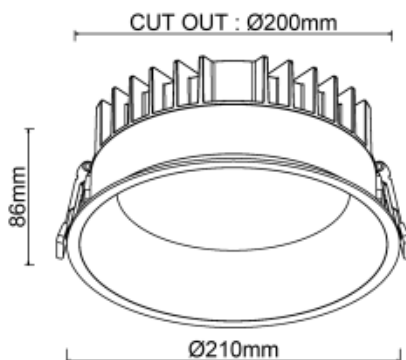

<https://uni-luce.com>

+39 339 505 5880

info@uni-luce.com

Via Monselice, 26, 20832 Desio

MB, Italy

MONITOR 40 XL 210 SMD

Available colors:

○ 23225-W20-210

● 23225-B20-210

Beam angle:

55°

LED Color:

2700K 3000K 4000K 6000K

Lamp Power:

40W

CRI:

90

Lamp Lumen:

4800lm

Material:

aluminium

Location:

Interior

Fixation:

Ceiling

Installation:

Recessed

Product dimension:

diam200mm

Cut hole size:

diam210x86mm

Input:

220-240V 50/60HZ

IP:

65

Class:

III

DIM Option:

DALI 1-10V DTW TD