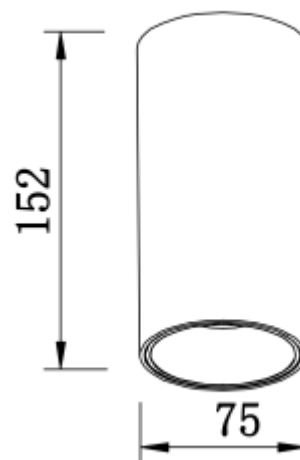

<https://uni-luce.com>
+39 339 505 5880
info@uni-luce.com

Via Monselice, 26, 20832 Desio
MB, Italy

NAVI 15 M 75

Available colors:

○ 23239-WW15-75

● 23239-BB15-75

● 23239-BG15-75

Beam angle: 20° 40°

LED Color: 2700K 3000K 4000K 6000K

Lamp Power: 15W

CRI: 90

Lamp Lumen: 1240lm

Material: aluminium

Location: Interior

Fixation: Ceiling

Installation: Surface

Product dimension: 75x152mm

Input: 220-240V 50/60HZ

IP: 54

Class: III

<https://uni-luce.com>

+39 339 505 5880

info@uni-luce.com

Via Monselice, 26, 20832 Desio