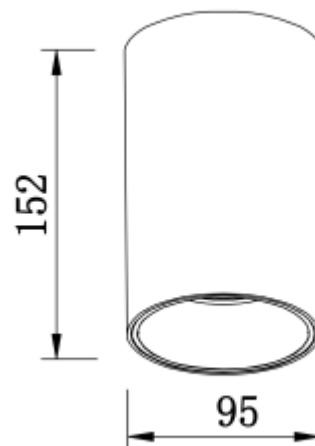

LED Color: 2700K 3000K 4000K 6000K

Lamp Power: 20W

CRI: 90

Lamp Lumen: 1730lm

Material: aluminium

Location: Interior

Fixation: Ceiling

Installation: Surface

Product dimension: 95x152mm

Input: 220-240V 50/60HZ

IP: 54

Class: III

<https://uni-luce.com>

+39 339 505 5880

info@uni-luce.com

Via Monselice, 26, 20832 Desio

MB, Italy

NAVI is a simple surface mounted lamp. The collection comes in 6 sizes with 9W, 15W, 20W, 30W, 40W and 60W. Thanks to its IP54 rate, NAVI collection can be used in many different areas, be it interior or exterior zone. High power lamps are recommended to be used for areas with high ceilings, such as, hotel lobbies, airports, shopping malls, and other public areas.