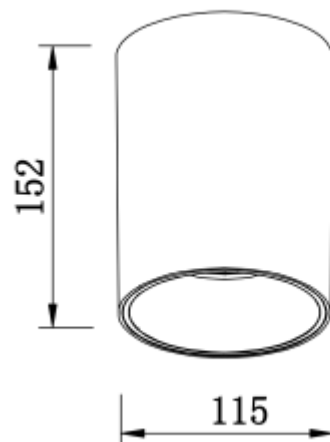

## NAVI 30 XL 115

Available colors:

○ 23241-WW30-115

● 23241-BB30-115

● 23241-BG30-115

Beam angle: 20° 40°

LED Color: 2700K 3000K 4000K 6000K

Lamp Power: 30W

CRI: 90

Lamp Lumen: 2550lm

Material: aluminium

Location: Interior

Fixation: Ceiling

Installation: Surface

Product dimension: 115x152mm

Input: 220-240V 50/60HZ

IP: 54

Class: III

<https://uni-luce.com>

+39 339 505 5880

[info@uni-luce.com](mailto:info@uni-luce.com)

Via Monselice, 26, 20832 Desio

MB, Italy

NAVI is a simple surface mounted lamp. The collection comes in 6 sizes with 9W, 15W, 20W, 30W, 40W and 60W. Thanks to its IP54 rate, NAVI collection can be used in many different areas, be it interior or exterior zone. High power lamps are recommended to be used for areas with high ceilings, such as, hotel lobbies, airports, shopping malls, and other public areas.