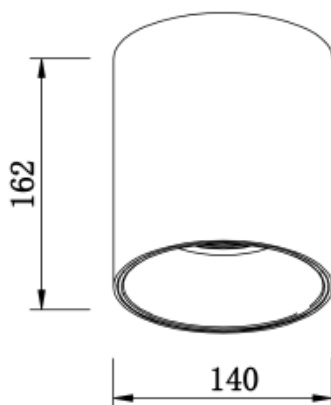

LED Color: 2700K 3000K 4000K 6000K

Lamp Power: 40W

CRI: 90

Lamp Lumen: 3450lm

Material: aluminium

Location: Interior

Fixation: Ceiling

Installation: Surface

Product dimension: 140x162mm

Input: 220-240V 50/60HZ

IP: 54

Class: III

<https://uni-luce.com>

+39 339 505 5880

info@uni-luce.com

Via Monselice, 26, 20832 Desio

MB, Italy

NAVI is a simple surface mounted lamp. The collection comes in 6 sizes with 9W, 15W, 20W, 30W, 40W and 60W. Thanks to its IP54 rate, NAVI collection can be used in many different areas, be it interior or exterior zone. High power lamps are recommended to be used for areas with high ceilings, such as, hotel lobbies, airports, shopping malls, and other public areas.