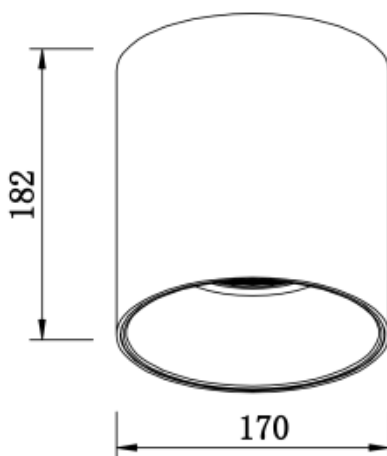

<https://uni-luce.com>
+39 339 505 5880
info@uni-luce.com

Via Monselice, 26, 20832 Desio
MB, Italy

NAVI 60 XXXL 170

Available colors:

○ 23243-WW60-170

● 23243-BB60-170

● 23243-BG60-170

Beam angle: 20° 40°

LED Color: 2700K 3000K 4000K 6000K

Lamp Power: 60W

CRI: 90

Lamp Lumen: 5525lm

Material: aluminium

Location: Interior

Fixation: Ceiling

Installation: Surface

Product dimension: 170x182

Input: 220-240V 50/60HZ

IP: 54

Class: III

<https://uni-luce.com>

+39 339 505 5880

info@uni-luce.com

Via Monselice, 26, 20832 Desio

MB, Italy

NAVI is a simple surface mounted lamp. The collection comes in 6 sizes with 9W, 15W, 20W, 30W, 40W and 60W. Thanks to its IP54 rate, NAVI collection can be used in many different areas, be it interior or exterior zone. High power lamps are recommended to be used for areas with high ceilings, such as, hotel lobbies, airports, shopping malls, and other public areas.