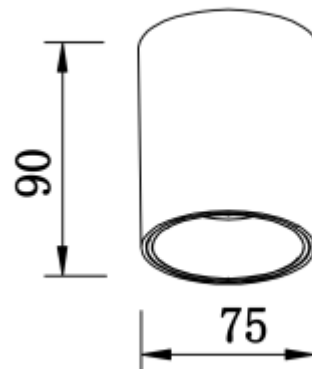

LED Color: 2700K 3000K 4000K 6000K

Lamp Power: 9W

CRI: 90

Lamp Lumen: 710lm

Material: aluminium

Location: Interior

Fixation: Ceiling

Installation: Surface

Product dimension: 75x90mm

Input: 220-240V 50/60HZ

IP: 54

Class: III

<https://uni-luce.com>

+39 339 505 5880

info@uni-luce.com

Via Monselice, 26, 20832 Desio