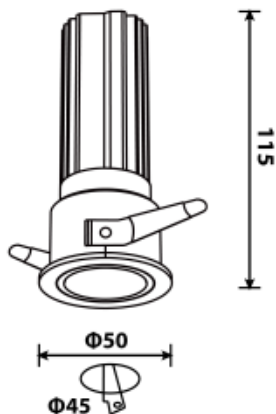

<https://uni-luce.com>
+39 339 505 5880
info@uni-luce.com

Via Monselice, 26, 20832 Desio
MB, Italy

NEXT 10 M

Available colors:

- 20034-WW10
- ◐ 20034-BB10
- 20034-WB10
- 20034-WG10
- ◑ 20034-BG10

Beam angle: 15° 24° 36°
LED Color: 2700K 3000K 4000K 6000K
Lamp Power: 10W
CRI: 90
Lamp Lumen: 586lm
Material: aluminium
Location: Interior
Fixation: Ceiling
Installation: Recessed
Product dimension: D50x115mm
Cut hole size: D45mm
Input: 220-240V 50/60HZ
IP: 44
Class: III
DIM Option: DALI TRIAC 1-10V DTW

<https://uni-luce.com>

+39 339 505 5880

info@uni-luce.com

Via Monselice, 26, 20832 Desio

MB, Italy

Special shaped design of the NEXT fixtures and its deeper placed LED source make sure that glare is reduced to a minimum when the lamp is installed in the ceiling. The small trim gives a refined touch to this elegant luminaire. The collection comes with fixed, adjusted and trimless structures. Besides all this, the lamp can be described as the smallest diameter with the high power.