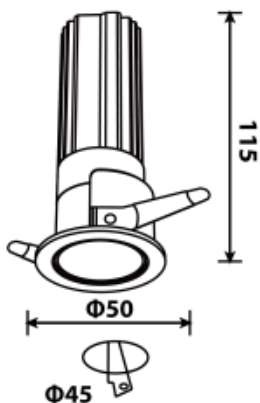

Beam angle:	15° 24° 36°
LED Color:	2700K 3000K 4000K 6000K
Lamp Power:	10W
CRI:	90
Lamp Lumen:	586lm
Material:	aluminium
Location:	Interior
Fixation:	Ceiling
Installation:	Recessed
Product dimension:	D50x115mm
Cut hole size:	D45mm
Input:	220-240V 50/60HZ
IP:	44
Class:	III
DIM Option:	DALI TRIAC 1-10V DTW

<https://uni-luce.com>

+39 339 505 5880

info@uni-luce.com

Via Monselice, 26, 20832 Desio

MB, Italy

Special shaped design of the NEXT fixtures and its deeper placed LED source make sure that glare is reduced to a minimum when the lamp is installed in the ceiling. The small trim gives a refined touch to this elegant luminaire. The collection comes with fixed, adjusted and trimless structures. Besides all this, the lamp can be described as the smallest diameter with the high power.