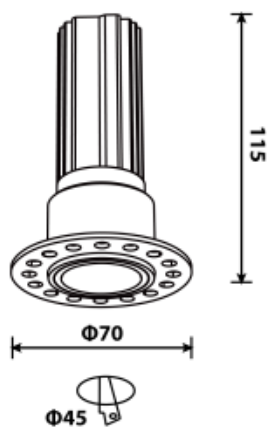

LED Color: 2700K 3000K 4000K 6000K

Lamp Power: 10W

CRI: 90

Lamp Lumen: 586lm

Material: aluminium

Location: Interior

Fixation: Ceiling

Installation: Recessed

Product dimension: D70x115mm

Cut hole size: D45mm

Input: 220-240V 50/60HZ

IP: 44

Class: III

DIM Option: DALI TRIAC 1-10V DTW

<https://uni-luce.com>

+39 339 505 5880

info@uni-luce.com

Via Monselice, 26, 20832 Desio

MB, Italy

Special shaped design of the NEXT fixtures and its deeper placed LED source make sure that glare is reduced to a minimum when the lamp is installed in the ceiling. The small trim gives a refined touch to this elegant luminaire. The collection comes with fixed, adjusted and trimless structures. Besides all this, the lamp can be described as the smallest diameter with the high power.