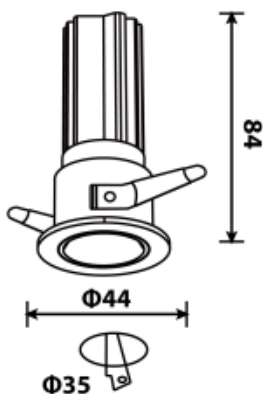

<https://uni-luce.com>
+39 339 505 5880
info@uni-luce.com

Via Monselice, 26, 20832 Desio
MB, Italy

NEXT 5 S

Available colors:

- 20030-WW5
- 20030-BB5
- 20030-WB5
- 20030-WG5
- 20030-BG5

Beam angle:	15° 24° 36°
LED Color:	2700K 3000K 4000K 6000K
Lamp Power:	5W
CRI:	90
Lamp Lumen:	297lm
Material:	aluminium
Location:	Interior
Fixation:	Ceiling
Installation:	Recessed
Product dimension:	D44x84mm
Cut hole size:	D35mm
Input:	220-240V 50/60HZ
IP:	44
Class:	III
DIM Option:	DALI TRIAC 1-10V DTW

<https://uni-luce.com>

+39 339 505 5880

info@uni-luce.com

Via Monselice, 26, 20832 Desio

MB, Italy

Special shaped design of the NEXT fixtures and its deeper placed LED source make sure that glare is reduced to a minimum when the lamp is installed in the ceiling. The small trim gives a refined touch to this elegant luminaire. The collection comes with fixed, adjusted and trimless structures. Besides all this, the lamp can be described as the smallest diameter with the high power.