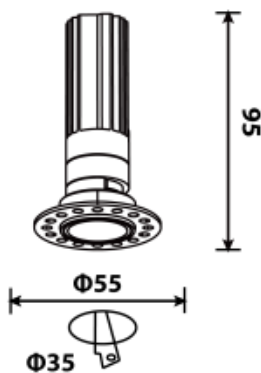

Available colors:

○ 20032-W7ADTR

● 20032-B7ADTR

● 20032-G7ADTR

Beam angle: 15° 24° 36°

LED Color: 2700K 3000K 4000K 6000K

Lamp Power: 7W

CRI: 90

Lamp Lumen: 330lm

Material: aluminium

Location: Interior

Fixation: Ceiling

Installation: Recessed

Product dimension: D55x95mm

Cut hole size: D45mm

Input: 220-240V 50/60HZ

IP: 44

Class: III

DIM Option: DALI TRIAC 1-10V DTW