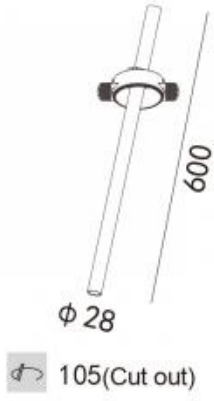

<https://uni-luce.com>
+39 339 505 5880
info@uni-luce.com

Via Monselice, 26, 20832 Desio
MB, Italy

NINA

Available colors:

- 443-W8TR
- 443-B8TR
- 443-G8TR
- 443-CD8TR
- 443-MG8TR
- 443-BZ8TR

Beam angle:	7° 13° 50°
LED Color:	2700K 3000K 4000K
LED power:	6,5W
Lamp Power:	8W
CRI:	90
Lamp Lumen:	754lm
Location:	Interior
Fixation:	Ceiling
Installation:	Recessed
Product dimension:	28x600mm
Cut hole size:	105mm
Input:	220-240V 50\60Hz
IP:	20
Class:	III
DIM Option:	ON/OFF DALI TRIAC

<https://uni-luce.com>

+39 339 505 5880

info@uni-luce.com

Via Monselice, 26, 20832 Desio

MB, Italy

Minimalism, functionality and versatility are the key terms to describe this NINA collection. The NINA was designed to meet multiple lighting requirements, an ideal solution for accent lighting in residential or commercial spaces. The rotating function of the lamp is allowing the user to move the luminaire in a very dynamic and fluid way, with no sight into the ceiling regardless of position. The length of the tube can be adjusted in accordance with the project needs, the lamp can be rotated up to 350° around the room.