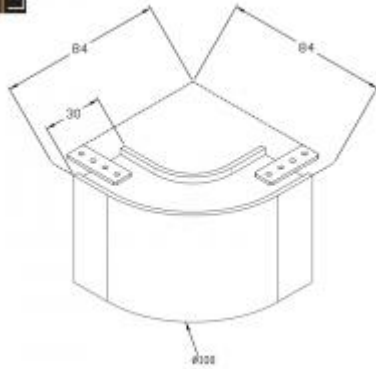

<https://uni-luce.com>

+39 339 505 5880

info@uni-luce.com

Via Monselice, 26, 20832 Desio

MB, Italy

NIX ON ROUND CONNECTOR

Available colors:

○ 1150-W

● 1150-B

Beam angle:

0°

Location:

Interior

Fixation:

Ceiling

Installation:

Surface

Product dimension:

100x84x84mm