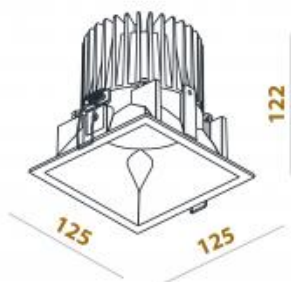

<https://uni-luce.com>
+39 339 505 5880
info@uni-luce.com

Via Monselice, 26, 20832 Desio
MB, Italy

ORAL +

Available colors:

○ 547-W29

● 547-B29

● 547-G29

Beam angle:

33° 45°

LED Color:

2700K 3000K 4000K

LED power:

25,7W

Lamp Power:

28,5W, 700mA

CRI:

90

Lamp Lumen:

2980lm

Material:

aluminium

Location:

Interior

Fixation:

Ceiling

Installation:

Recessed

Product dimension:

125x125x122mm

Cut hole size:

114x114mm

Input:

220-240V 50\60Hz

IP:

54

Class:

I

DIM Option:

ON/OFF DALI TRIAC DTW