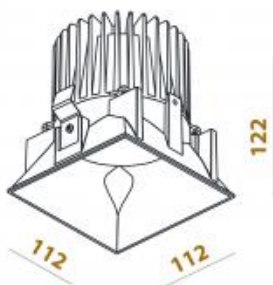

## ORA L+ TRIMLESS

Available colors:

○ 548-W29TR

● 548-B29TR

● 548-G29TR

Beam angle:	33° 45°
LED Color:	2700K 3000K 4000K
LED power:	25,7W
Lamp Power:	28,5W, 350mA
CRI:	90
Lamp Lumen:	2980lm
Material:	aluminium
Location:	Interior
Fixation:	Ceiling
Installation:	Recessed
Product dimension:	112x112x122mm
Cut hole size:	112x112mm
Input:	220-240V 50\60Hz
IP:	54
Class:	I
DIM Option:	ON/OFF DALI TRIAC DTW