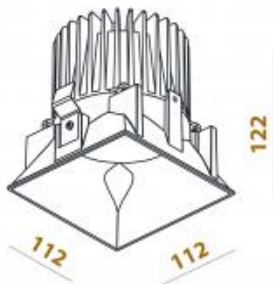

<https://uni-luce.com>
+39 339 505 5880
info@uni-luce.com

Via Monselice, 26, 20832 Desio
MB, Italy

ORAL TRIMLESS

Available colors:

○ 548-W21TR

● 548-B21TR

● 548-G21TR

Beam angle:	32° 50°
LED Color:	2700K 3000K 4000K
LED power:	18W
Lamp Power:	20,5W, 350mA
CRI:	90
Lamp Lumen:	1656lm
Material:	aluminium
Location:	Interior
Fixation:	Ceiling
Installation:	Recessed
Product dimension:	112x112x122mm
Cut hole size:	112x112mm
Input:	220-240V 50\60Hz
IP:	54
Class:	I
DIM Option:	ON/OFF DALI TRIAC DTW