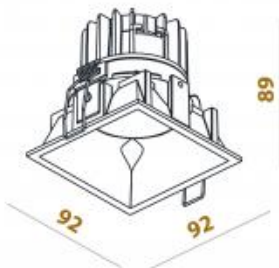

<https://uni-luce.com>

+39 339 505 5880

info@uni-luce.com

Via Monselice, 26, 20832 Desio

MB, Italy

ORA M

Available colors:

○ 547-W15

● 547-B15

● 547-G15

Beam angle: 30° 42°

LED Color: 2700K 3000K 4000K

LED power: 12,9W

Lamp Power: 14,5W, 350mA

CRI: 90

Lamp Lumen: 1439lm

Material: aluminium

Location: Interior

Fixation: Ceiling

Installation: Recessed

Product dimension: 92x92x89mm

Cut hole size: 86x86mm

Input: 220-240V 50\60Hz

IP: 54

Class: I

DIM Option: ON/OFF DALI TRIAC DTW