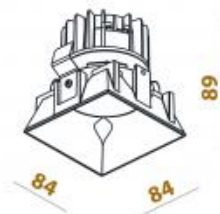

<https://uni-luce.com>
+39 339 505 5880
info@uni-luce.com

Via Monselice, 26, 20832 Desio
MB, Italy

ORA M TRIMLESS

Available colors:

-  548-W15TR
-  548-B15TR
-  548-G15TR

Beam angle:	30° 42°
LED Color:	2700K 3000K 4000K
LED power:	12,9W
Lamp Power:	14,5W
CRI:	90
Lamp Lumen:	1439lm
Material:	aluminium
Location:	Interior
Fixation:	Ceiling
Installation:	Recessed
Product dimension:	84x84x89mm
Cut hole size:	84x84mm
Input:	220-240V 50\60Hz
IP:	54
Class:	I
DIM Option:	ON/OFF DALI TRIAC DTW