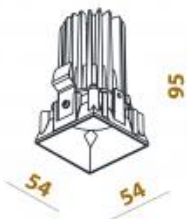

<https://uni-luce.com>
+39 339 505 5880
info@uni-luce.com

Via Monselice, 26, 20832 Desio
MB, Italy

ORA S+ TRIMLESS

Available colors:

○ 548-W11TR

● 548-B11TR

● 548-G11TR

Beam angle:

29° 38°

LED Color:

3000K

LED power:

9,2W

Lamp Power:

11W, 300mA

CRI:

90

Lamp Lumen:

1077lm

Material:

aluminium

Location:

Interior

Fixation:

Ceiling

Installation:

Recessed

Product dimension:

54x54x95mm

Cut hole size:

76x76mm

Input:

220-240V 50\60Hz

IP:

54

Class:

I