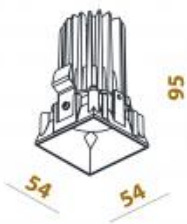

<https://uni-luce.com>
+39 339 505 5880
info@uni-luce.com

Via Monselice, 26, 20832 Desio
MB, Italy

ORA S TRIMLESS

Available colors:

○ 548-W8TR

● 548-B8TR

● 548-G8TR

Beam angle: 29° 38°
LED Color: 2700K 3000K 4000K
LED power: 6,6W
Lamp Power: 8W, 700mA
CRI: 90
Lamp Lumen: 809lm
Material: aluminium
Location: Interior
Fixation: Ceiling
Installation: Recessed
Product dimension: 54x54x95mm
Cut hole size: 76x76mm
Input: 220-240V 50\60Hz
IP: 54
Class: I
DIM Option: ON/OFF DALI TRIAC DTW