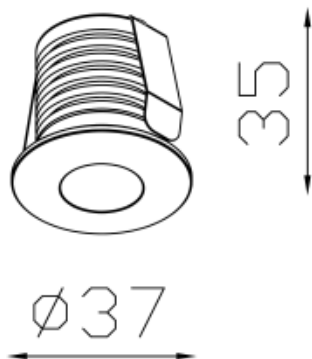

<https://uni-luce.com>
+39 339 505 5880
info@uni-luce.com

Via Monselice, 26, 20832 Desio
MB, Italy

OVO 3 RO

Available colors:	○ 20015-S3RO
Beam angle:	15° 25°
LED Color:	2700K 3000K 4000K 6000K
Lamp Power:	3W
CRI:	90
Lamp Lumen:	120lm
Material:	SUS316 stainless steel, aluminium
Location:	Interior
Fixation:	Ceiling
Installation:	Recessed
Product dimension:	D37x35mm
Cut hole size:	D32mm
Input:	220-240V 50/60HZ
IP:	66
Class:	III
DIM Option:	DALI TRIAC 1-10V DTW

<https://uni-luce.com>

+39 339 505 5880

info@uni-luce.com

Via Monselice, 26, 20832 Desio

MB, Italy

Being the smallest member of the UNI LUCE, OVO excels in minimalism in design and excellence in performance as it offers a 3W LED solution. It comes as an IP66 version. Thanks to stainless steel 316, the lamp can be used in wet interior areas, as long as outdoor zones. The collection comes in round and square shapes for choice.