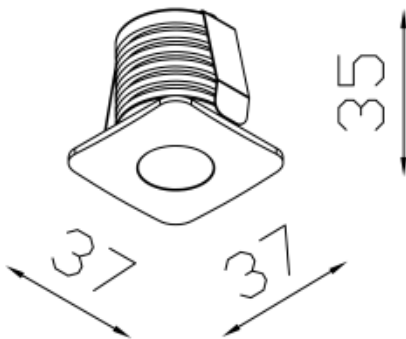

<https://uni-luce.com>
+39 339 505 5880
info@uni-luce.com

Via Monselice, 26, 20832 Desio
MB, Italy

OVO 3SQ

Available colors:	○ 20016-S3SQ
Beam angle:	15° 25°
LED Color:	2700K 3000K 4000K 6000K
Lamp Power:	3W
CRI:	90
Lamp Lumen:	120lm
Material:	SUS316 stainless steel, aluminium
Location:	Interior
Fixation:	Ceiling
Installation:	Recessed
Product dimension:	37x37x35mm
Cut hole size:	D32mm
Input:	220-240V 50/60HZ
IP:	66
Class:	III
DIM Option:	DALI TRIAC 1-10V DTW

<https://uni-luce.com>

+39 339 505 5880

info@uni-luce.com

Via Monselice, 26, 20832 Desio

MB, Italy

Being the smallest member of the UNI LUCE, OVO excels in minimalism in design and excellence in performance as it offers a 3W LED solution. It comes as an IP66 version. Thanks to stainless steel 316, the lamp can be used in wet interior areas, as long as outdoor zones. The collection comes in round and square shapes for choice.