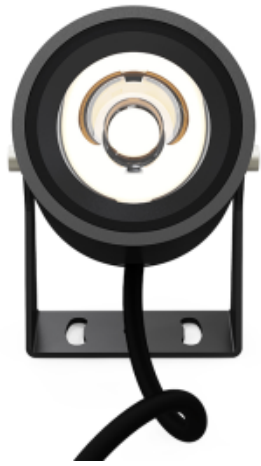

<https://uni-luce.com>
+39 339 505 5880
info@uni-luce.com

Via Monselice, 26, 20832 Desio
MB, Italy

OXY 10 L

Available colors:	<input type="radio"/> 20195-W10
	<input checked="" type="radio"/> 20195-B10
	<input type="radio"/> 20195-R10
	<input type="radio"/> 20195-R10
Beam angle:	10° 15° 20° 30° 40° 60° 10*45° 25*45°
LED Color:	2700K 3000K 4000K 6000K
Lamp Power:	10W
CRI:	90
Lamp Lumen:	1020lm
Material:	aluminium, glass
Location:	Exterior
Fixation:	Ground, Wall
Installation:	Floodlight
Product dimension:	D69mmL75mm
Input:	220-240V 50/60HZ
IP:	65
Class:	III
DIM Option:	DALI RGB DMX PWM RGBW
IK:	08

<https://uni-luce.com>

+39 339 505 5880

info@uni-luce.com

Via Monselice, 26, 20832 Desio

MB, Italy

OXY collection can be used throughout a complete outdoor project, to light up trees, emphasize architecture or highlight pathways.

Although compact in size, the clever design of OXY offers a solution without any visible cabling outside of the luminaire. The hinge of the projector not only serves to tilt it into the wanted direction, it also hides away a passage for the cabling. Wide variety of beam angles from narrow beam to wide, as long as asymmetrical.