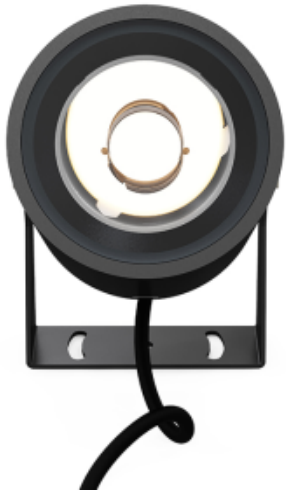

## OXY 23 XXL

Available colors:	<input type="radio"/> 20196-W25
	<input type="radio"/> 20196-B25
	<input type="radio"/> 20196-R25
Beam angle:	10° 15° 20° 30° 40° 60° 10*45° 25*45°
LED Color:	2700K 3000K 4000K 6000K
Lamp Power:	23W
CRI:	90
Lamp Lumen:	2330lm
Material:	aluminium, glass
Location:	Exterior
Fixation:	Ground, Wall
Installation:	Floodlight
Product dimension:	D105mmxL120mm
Input:	220-240V 50/60HZ
IP:	65
Class:	III
DIM Option:	DALI RGB DMX PWM RGBW
IK:	08

<https://uni-luce.com>

+39 339 505 5880

[info@uni-luce.com](mailto:info@uni-luce.com)

Via Monselice, 26, 20832 Desio

MB, Italy

OXY collection can be used throughout a complete outdoor project, to light up trees, emphasize architecture or highlight pathways.

Although compact in size, the clever design of OXY offers a solution without any visible cabling outside of the luminaire. The hinge of the projector not only serves to tilt it into the wanted direction, it also hides away a passage for the cabling. Wide variety of beam angles from narrow beam to wide, as long as asymmetrical.