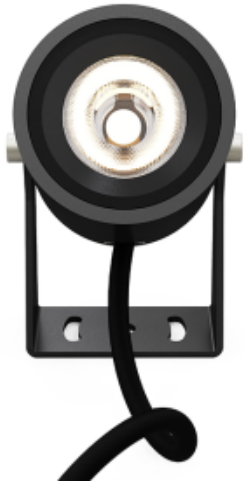

<https://uni-luce.com>
+39 339 505 5880
info@uni-luce.com

Via Monselice, 26, 20832 Desio
MB, Italy

OXY 6 M

Available colors:	<input type="radio"/> 20194-W6
	<input checked="" type="radio"/> 20194-B6
	<input type="radio"/> 20194-R6
Beam angle:	10° 15° 20° 30° 40° 60° 10*45° 25*45°
LED Color:	2700K 3000K 4000K 6000K
Lamp Power:	6W
CRI:	90
Lamp Lumen:	454lm
Material:	aluminium, glass
Location:	Exterior
Fixation:	Wall Ground
Installation:	Floodlight
Product dimension:	D55xL70mm
Input:	220-240V 50/60HZ
IP:	65
Class:	III
DIM Option:	DALI RGB DMX PWM RGBW
IK:	08

<https://uni-luce.com>

+39 339 505 5880

info@uni-luce.com

Via Monselice, 26, 20832 Desio

MB, Italy

OXY collection can be used throughout a complete outdoor project, to light up trees, emphasize architecture or highlight pathways.

Although compact in size, the clever design of OXY offers a solution without any visible cabling outside of the luminaire. The hinge of the projector not only serves to tilt it into the wanted direction, it also hides away a passage for the cabling. Wide variety of beam angles from narrow beam to wide, as long as asymmetrical.