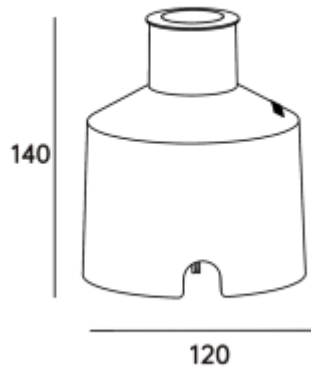

<https://uni-luce.com>
+39 339 505 5880
info@uni-luce.com

Via Monselice, 26, 20832 Desio
MB, Italy

PERLA BOX

Available colors:

Beam angle:

/°

Location:

Exterior