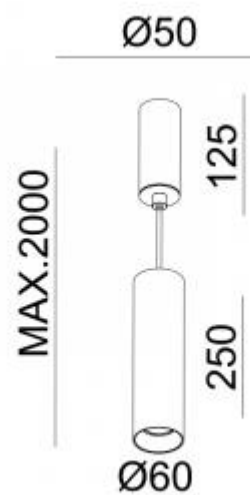

<https://uni-luce.com>
+39 339 505 5880
info@uni-luce.com

Via Monselice, 26, 20832 Desio
MB, Italy

PETRA M 250

- 545-WW11
- 545-BB11
- 545-BG11
- 545-WG12

Available colors:

Beam angle:	46°
LED Color:	3000K
LED power:	8,9W
Lamp Power:	10,5W, 500mA
CRI:	80
Lamp Lumen:	1135lm
Material:	aluminum
Location:	Interior
Fixation:	Ceiling
Installation:	Suspended
Product dimension:	40x250mm max1500mm
Input:	220-240V 50\60Hz
IP:	20
Class:	I