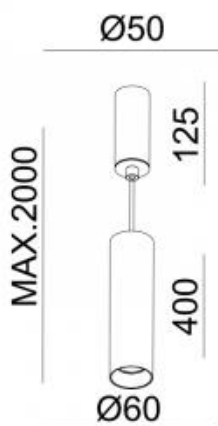

<https://uni-luce.com>
+39 339 505 5880
info@uni-luce.com

Via Monselice, 26, 20832 Desio
MB, Italy

PETRA M 400

Available colors:

- 545-WW11
- 545-BB11
- 545-BG11
- 545-WG11

Beam angle:	0°
LED Color:	3000K
LED power:	8,9W
Lamp Power:	10,5W, 500mA
CRI:	90
Lamp Lumen:	1135lm
Material:	aluminum
Location:	Interior
Fixation:	Ceiling
Installation:	Suspended
Product dimension:	40x400mm max2000mm
Input:	220-240V 50\60Hz
IP:	20
Class:	I