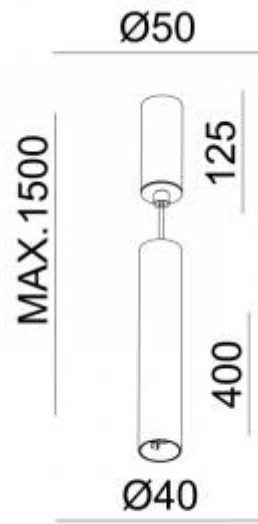

<https://uni-luce.com>
+39 339 505 5880
info@uni-luce.com

Via Monselice, 26, 20832 Desio
MB, Italy

PETRA S 400

Available colors:

- 544-WW11
- 544-BB11
- 544-BG11
- 544-WG11

Beam angle: 46° 34°
LED Color: 2700K 3000K 4000K
LED power: 8,9W
Lamp Power: 10,5W, 500mA
CRI: 80
Lamp Lumen: 1135lm
Material: aluminum
Location: Interior
Fixation: Ceiling
Installation: Suspended
Product dimension: 40x400mm max2000mm
Input: 220-240V 50\60Hz
IP: 20
Class: I
DIM Option: ON/OFF TRIAC