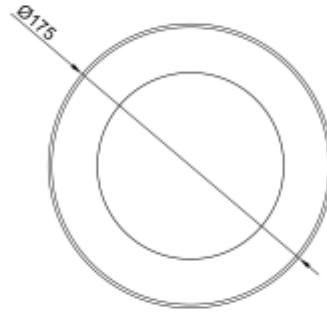

<https://uni-luce.com>
+39 339 505 5880
info@uni-luce.com

Via Monselice, 26, 20832 Desio
MB, Italy

RAMI 14 FL XL RO

Available colors:	<input type="radio"/> 23267-SS14-FLOOD
	<input type="radio"/> 23267-W14-FLOOD
	<input checked="" type="radio"/> 23267-B14-FLOOD
Beam angle:	120°
LED Color:	2700K 3000K 4000K 6000K
Lamp Power:	36x0.4W
CRI:	90
Lamp Lumen:	845lm
Material:	Stainless steel 316, Clear Tempered Glass
Location:	Exterior
Fixation:	Inground
Installation:	Inground
Product dimension:	diam175mm
Input:	24V 50/60Hz
IP:	67
Class:	III
DIM Option:	DALI DMX
Mounting Sleeve:	ABS
IK:	09

<https://uni-luce.com>

+39 339 505 5880

info@uni-luce.com

Via Monselice, 26, 20832 Desio

MB, Italy

RAMI is a wide collection of inground lamps. The collection comes in 3 dimensions M, L and XL. Each size has has COB, SMD, and FLOOD versions for choice, as well as trim and trimless options. The outer ring has no fixing screws, which gives additional esthetical advantage to the product. The LED source is installed deeply in the body, creating anti glare lighting patterns.