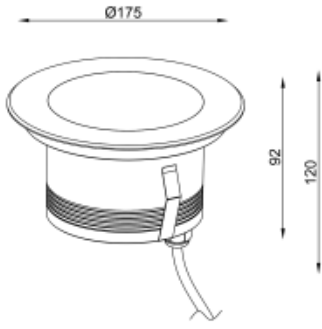

<https://uni-luce.com>
+39 339 505 5880
info@uni-luce.com

Via Monselice, 26, 20832 Desio
MB, Italy

RAMI 14 FL XL RO

Available colors:	<input type="radio"/> 23267-SS14-FLOOD
	<input type="radio"/> 23267-W14-FLOOD
	<input checked="" type="radio"/> 23267-B14-FLOOD
Beam angle:	120°
LED Color:	2700K 3000K 4000K 6000K
Lamp Power:	36x0.4W
CRI:	90
Lamp Lumen:	845lm
Material:	Stainless steel 316, Clear Tempered Glass
Location:	Exterior
Fixation:	Inground
Installation:	Inground
Product dimension:	diam175mm
Input:	24V 50/60Hz
IP:	67
Class:	III
DIM Option:	DALI DMX
Mounting Sleeve:	ABS
IK:	09

<https://uni-luce.com>

+39 339 505 5880

info@uni-luce.com

Via Monselice, 26, 20832 Desio

MB, Italy

RAMI is a wide collection of inground lamps. The collection comes in 3 dimensions M, L and XL. Each size has has COB, SMD, and FLOOD versions for choice, as well as trim and trimless options. The outer ring has no fixing screws, which gives additional esthetical advantage to the product. The LED source is installed deeply in the body, creating anti glare lighting patterns.