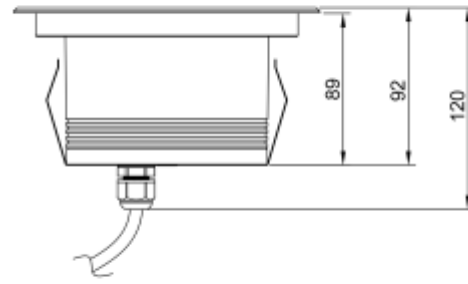

<https://uni-luce.com>
+39 339 505 5880
info@uni-luce.com

Via Monselice, 26, 20832 Desio
MB, Italy

RAMI 14 FL XL RO RGBW

Available colors:	● 232984-B14-FL RGBW
	◐ 232984-SS14-FL RGBW
	○ 232984-W14-FL RGBW
Beam angle:	120°
LED Color:	2700K 3000K 4000K 6000K
Lamp Power:	7x2.1W
CRI:	90
Material:	Stainless steel 316, Clear Tempered Glass
Location:	Exterior
Fixation:	Inground
Installation:	Inground
Product dimension:	diam175mm
Input:	24V 50/60Hz
IP:	67
Class:	III
DIM Option:	DALI DMX
Mounting Sleeve:	ABS
IK:	09

<https://uni-luce.com>

+39 339 505 5880

info@uni-luce.com

Via Monselice, 26, 20832 Desio

MB, Italy

RAMI is a wide collection of inground lamps. The collection comes in 3 dimensions M, L and XL. Each size has has COB, SMD, and FLOOD versions for choice, as well as trim and trimless options. The outer ring has no fixing screws, which gives additional esthetical advantage to the product. The LED source is installed deeply in the body, creating anti glare lighting patterns.