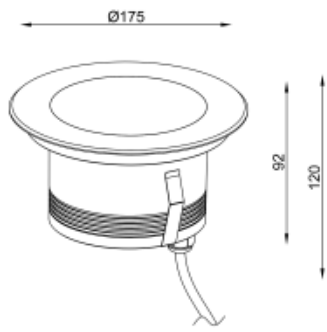

<https://uni-luce.com>
+39 339 505 5880
info@uni-luce.com

Via Monselice, 26, 20832 Desio
MB, Italy

RAMI 14 FL XL RO RGBW

Available colors:	● 232984-B14-FL RGBW
	◐ 232984-SS14-FL RGBW
	○ 232984-W14-FL RGBW
Beam angle:	120°
LED Color:	2700K 3000K 4000K 6000K
Lamp Power:	7x2.1W
CRI:	90
Material:	Stainless steel 316, Clear Tempered Glass
Location:	Exterior
Fixation:	Inground
Installation:	Inground
Product dimension:	diam175mm
Input:	24V 50/60Hz
IP:	67
Class:	III
DIM Option:	DALI DMX
Mounting Sleeve:	ABS
IK:	09

<https://uni-luce.com>

+39 339 505 5880

info@uni-luce.com

Via Monselice, 26, 20832 Desio

MB, Italy

RAMI is a wide collection of inground lamps. The collection comes in 3 dimensions M, L and XL. Each size has has COB, SMD, and FLOOD versions for choice, as well as trim and trimless options. The outer ring has no fixing screws, which gives additional esthetical advantage to the product. The LED source is installed deeply in the body, creating anti glare lighting patterns.