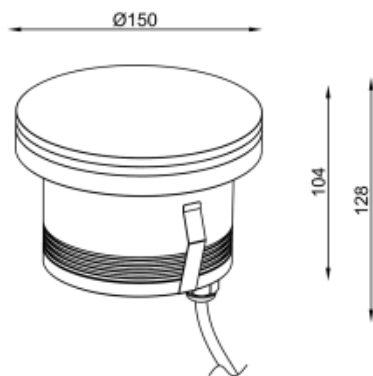

<https://uni-luce.com>
+39 339 505 5880
info@uni-luce.com

Via Monselice, 26, 20832 Desio
MB, Italy

RAMI 14 XL RO FL TRIMLESS

Available colors:	● 232679-B14-FL-TR
Beam angle:	120°
LED Color:	2700K 3000K 4000K 6000K
Lamp Power:	36x0.4W
CRI:	90
Lamp Lumen:	845lm
Material:	Clear Tempered Glass
Location:	Exterior
Fixation:	Inground
Installation:	Inground
Product dimension:	diam150mm
Input:	24V 50/60Hz
IP:	67
Class:	III
DIM Option:	DALI DMX
Mounting Sleeve:	ABS
IK:	09

<https://uni-luce.com>

+39 339 505 5880

info@uni-luce.com

Via Monselice, 26, 20832 Desio

MB, Italy

RAMI is a wide collection of inground lamps. The collection comes in 3 dimensions M, L and XL. Each size has has COB, SMD, and FLOOD versions for choice, as well as trim and trimless options. The outer ring has no fixing screws, which gives additional esthetical advantage to the product. The LED source is installed deeply in the body, creating anti glare lighting patterns.