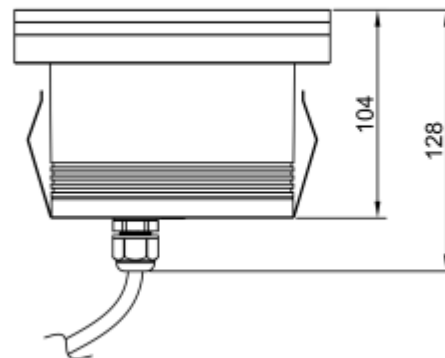

<https://uni-luce.com>
+39 339 505 5880
info@uni-luce.com

Via Monselice, 26, 20832 Desio
MB, Italy

RAMI 14 XL RO FL TRIMLESS

Available colors:	● 232679-B14-FL-TR
Beam angle:	120°
LED Color:	2700K 3000K 4000K 6000K
Lamp Power:	36x0.4W
CRI:	90
Lamp Lumen:	845lm
Material:	Clear Tempered Glass
Location:	Exterior
Fixation:	Inground
Installation:	Inground
Product dimension:	diam150mm
Input:	24V 50/60Hz
IP:	67
Class:	III
DIM Option:	DALI DMX
Mounting Sleeve:	ABS
IK:	09

<https://uni-luce.com>

+39 339 505 5880

info@uni-luce.com

Via Monselice, 26, 20832 Desio

MB, Italy

RAMI is a wide collection of inground lamps. The collection comes in 3 dimensions M, L and XL. Each size has has COB, SMD, and FLOOD versions for choice, as well as trim and trimless options. The outer ring has no fixing screws, which gives additional esthetical advantage to the product. The LED source is installed deeply in the body, creating anti glare lighting patterns.