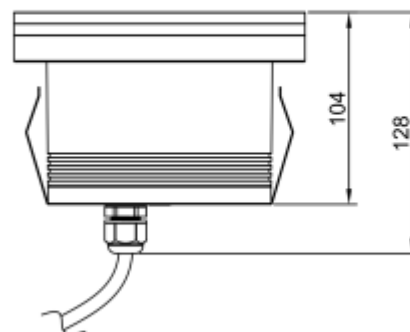

<https://uni-luce.com>

+39 339 505 5880

info@uni-luce.com

Via Monselice, 26, 20832 Desio

MB, Italy

RAMI 14 XL SQ FL TRIMLESS

Available colors:

● 233007-B14-TR

Beam angle:

120°

LED Color:

2700K 3000K 4000K 6000K

Lamp Power:

36x0.4W

CRI:

90

Lamp Lumen:

845lm

Material:

Clear Tempered Glass

Location:

Exterior

Fixation:

Inground

Installation:

Inground

Product dimension:

150x150mm

Input:

24V 50/60Hz

IP:

67

Class:

III

DIM Option:

DALI DMX

Mounting Sleeve:

ABS

IK:

09