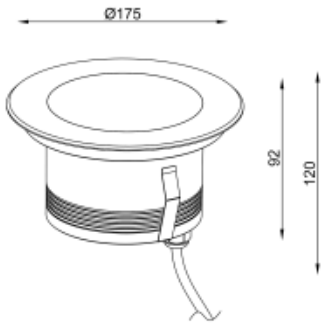

<https://uni-luce.com>
+39 339 505 5880
info@uni-luce.com

Via Monselice, 26, 20832 Desio
MB, Italy

RAMI-18 27 SMD XL RO

Available colors:	<input type="radio"/> 23264-SS27-SMD
	<input type="radio"/> 23264-W27-SMD
	<input checked="" type="radio"/> 23264-B27-SMD
Beam angle:	20° 30° 40° 60°
LED Color:	2700K 3000K 4000K 6000K
Lamp Power:	18x1,5W
CRI:	90
Lamp Lumen:	2862lm
Material:	Stainless steel 316, Clear Tempered Glass
Location:	Exterior
Fixation:	Inground
Installation:	Inground
Product dimension:	diam175mm
Input:	24V 50/60Hz
IP:	67
Class:	III
DIM Option:	DALI DMX
Mounting Sleeve:	ABS
IK:	09

<https://uni-luce.com>

+39 339 505 5880

info@uni-luce.com

Via Monselice, 26, 20832 Desio

MB, Italy

RAMI is a wide collection of inground lamps. The collection comes in 3 dimensions M, L and XL. Each size has has COB, SMD, and FLOOD versions for choice, as well as trim and trimless options. The outer ring has no fixing screws, which gives additional esthetical advantage to the product. The LED source is installed deeply in the body, creating anti glare lighting patterns.