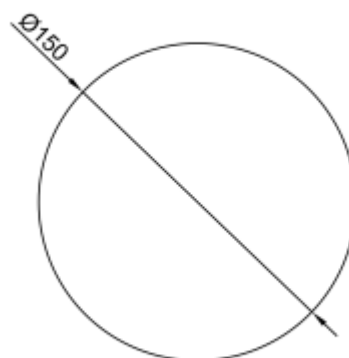

<https://uni-luce.com>
+39 339 505 5880
info@uni-luce.com

Via Monselice, 26, 20832 Desio
MB, Italy

RAMI-18 27 SMD XL RO TRIMLESS

Available colors:	● 232676-B27-TR
Beam angle:	20° 30° 40° 60°
LED Color:	2700K 3000K 4000K 6000K
Lamp Power:	18x1.5W
CRI:	90
Lamp Lumen:	2862lm
Material:	Clear Tempered Glass
Location:	Exterior
Fixation:	Inground
Installation:	Inground
Product dimension:	diam150mm
Input:	24V 50/60Hz
IP:	67
Class:	III
DIM Option:	DALI DMX
Mounting Sleeve:	ABS
IK:	09

<https://uni-luce.com>

+39 339 505 5880

info@uni-luce.com

Via Monselice, 26, 20832 Desio

MB, Italy

RAMI is a wide collection of inground lamps. The collection comes in 3 dimensions M, L and XL. Each size has has COB, SMD, and FLOOD versions for choice, as well as trim and trimless options. The outer ring has no fixing screws, which gives additional esthetical advantage to the product. The LED source is installed deeply in the body, creating anti glare lighting patterns.