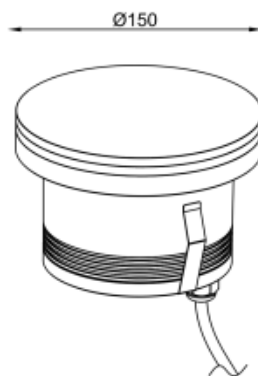

<https://uni-luce.com>
+39 339 505 5880
info@uni-luce.com

Via Monselice, 26, 20832 Desio
MB, Italy

RAMI-18 27 SMD XL RO TRIMLESS

Available colors:	● 232676-B27-TR
Beam angle:	20° 30° 40° 60°
LED Color:	2700K 3000K 4000K 6000K
Lamp Power:	18x1.5W
CRI:	90
Lamp Lumen:	2862lm
Material:	Clear Tempered Glass
Location:	Exterior
Fixation:	Inground
Installation:	Inground
Product dimension:	diam150mm
Input:	24V 50/60Hz
IP:	67
Class:	III
DIM Option:	DALI DMX
Mounting Sleeve:	ABS
IK:	09

<https://uni-luce.com>

+39 339 505 5880

info@uni-luce.com

Via Monselice, 26, 20832 Desio

MB, Italy

RAMI is a wide collection of inground lamps. The collection comes in 3 dimensions M, L and XL. Each size has has COB, SMD, and FLOOD versions for choice, as well as trim and trimless options. The outer ring has no fixing screws, which gives additional esthetical advantage to the product. The LED source is installed deeply in the body, creating anti glare lighting patterns.