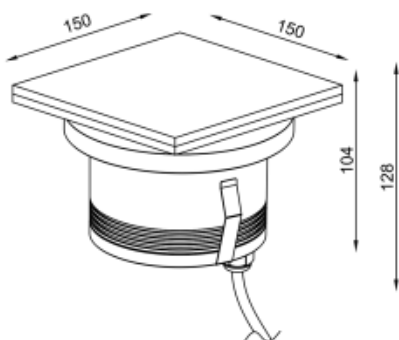

Installation:

Inground

Product dimension:

150x150mm

Input:

24V 50/60Hz

IP:

67

Class:

III

DIM Option:

DALI DMX

Mounting Sleeve:

ABS

IK:

09

<https://uni-luce.com>

+39 339 505 5880

info@uni-luce.com

Via Monselice, 26, 20832 Desio

MB, Italy

RAMI is a wide collection of inground lamps. The collection comes in 3 dimensions M, L and XL. Each size has has COB, SMD, and FLOOD versions for choice, as well as trim and trimless options. The outer ring has no fixing screws, which gives additional esthetical advantage to the product. The LED source is installed deeply in the body, creating anti glare lighting patterns.