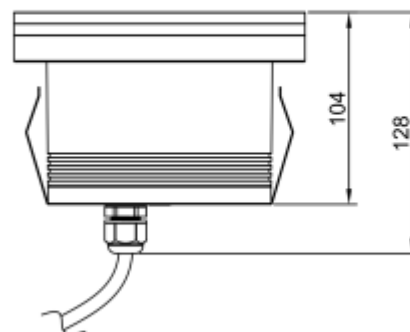

Installation:

Inground

Product dimension:

150x150mm

Input:

24V 50/60Hz

IP:

67

Class:

III

DIM Option:

DALI DMX

Mounting Sleeve:

ABS

IK:

09

<https://uni-luce.com>

+39 339 505 5880

info@uni-luce.com

Via Monselice, 26, 20832 Desio

MB, Italy

RAMI is a wide collection of inground lamps. The collection comes in 3 dimensions M, L and XL. Each size has has COB, SMD, and FLOOD versions for choice, as well as trim and trimless options. The outer ring has no fixing screws, which gives additional esthetical advantage to the product. The LED source is installed deeply in the body, creating anti glare lighting patterns.