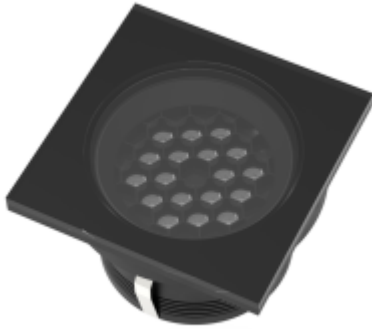

<https://uni-luce.com>

+39 339 505 5880

info@uni-luce.com

Via Monselice, 26, 20832 Desio

MB, Italy

RAMI-18 27 SMD XL SQ TRIMLESS

Available colors:

● 233004-B27-TR

Beam angle:

20° 30° 40° 60°

LED Color:

2700K 3000K 4000K 6000K

Lamp Power:

18x1.5W

CRI:

90

Lamp Lumen:

2862lm

Material:

Clear Tempered Glass

Location:

Exterior

Fixation:

Inground

<https://uni-luce.com>

+39 339 505 5880

info@uni-luce.com

Via Monselice, 26, 20832 Desio

MB, Italy

RAMI is a wide collection of inground lamps. The collection comes in 3 dimensions M, L and XL. Each size has has COB, SMD, and FLOOD versions for choice, as well as trim and trimless options. The outer ring has no fixing screws, which gives additional esthetical advantage to the product. The LED source is installed deeply in the body, creating anti glare lighting patterns.