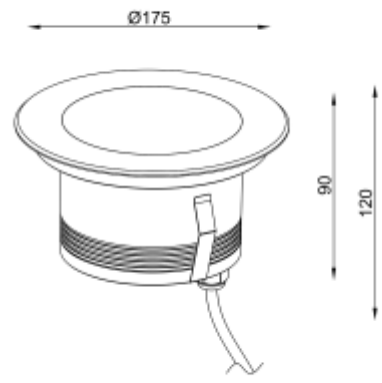

## RAMI 18 COB XL RO

Available colors:	<input type="radio"/> 232672-SS18 <input type="radio"/> 232672-W18 <input checked="" type="radio"/> 232672-B18
Beam angle:	20° 30° 50°
LED Color:	2700K 3000K 4000K 6000K
Lamp Power:	1x18W
CRI:	90
Lamp Lumen:	2034lm
Material:	Stainless steel 316, Clear Tempered Glass
Location:	Exterior
Fixation:	Inground
Installation:	Inground
Product dimension:	diam175mm
Input:	24V 50/60Hz
IP:	67
Class:	III
DIM Option:	DALI DMX
Mounting Sleeve:	ABS
IK:	09

<https://uni-luce.com>

+39 339 505 5880

[info@uni-luce.com](mailto:info@uni-luce.com)

Via Monselice, 26, 20832 Desio

MB, Italy

RAMI is a wide collection of inground lamps. The collection comes in 3 dimensions M, L and XL. Each size has has COB, SMD, and FLOOD versions for choice, as well as trim and trimless options. The outer ring has no fixing screws, which gives additional esthetical advantage to the product. The LED source is installed deeply in the body, creating anti glare lighting patterns.