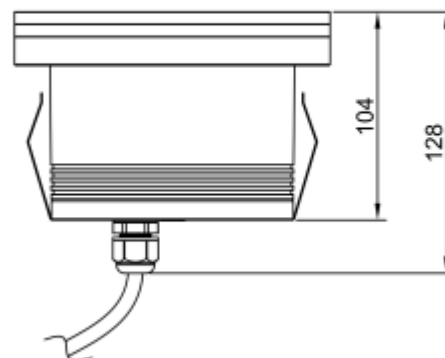

<https://uni-luce.com>
+39 339 505 5880
info@uni-luce.com

Via Monselice, 26, 20832 Desio
MB, Italy

RAMI 18 XL RO TRIMLESS

Available colors:	● 232682-B18-LE-TR
Beam angle:	20° 30° 50°
LED Color:	2700K 3000K 4000K 6000K
Lamp Power:	1x18W
CRI:	90
Lamp Lumen:	2034lm
Material:	Clear Tempered Glass
Location:	Exterior
Fixation:	Inground
Installation:	Inground
Product dimension:	diam150mm
Input:	24V 50/60Hz
IP:	67
Class:	III
DIM Option:	DALI DMX
Mounting Sleeve:	ABS
IK:	09

<https://uni-luce.com>

+39 339 505 5880

info@uni-luce.com

Via Monselice, 26, 20832 Desio

MB, Italy

RAMI is a wide collection of inground lamps. The collection comes in 3 dimensions M, L and XL. Each size has has COB, SMD, and FLOOD versions for choice, as well as trim and trimless options. The outer ring has no fixing screws, which gives additional esthetical advantage to the product. The LED source is installed deeply in the body, creating anti glare lighting patterns.