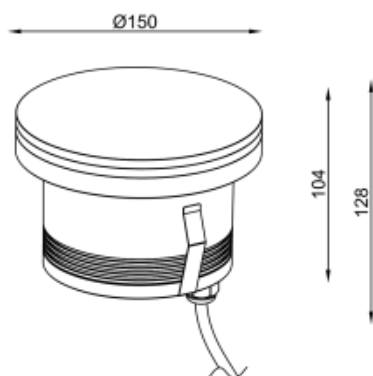

<https://uni-luce.com>
+39 339 505 5880
info@uni-luce.com

Via Monselice, 26, 20832 Desio
MB, Italy

RAMI 18 XL RO TRIMLESS

Available colors:	● 232682-B18-LE-TR
Beam angle:	20° 30° 50°
LED Color:	2700K 3000K 4000K 6000K
Lamp Power:	1x18W
CRI:	90
Lamp Lumen:	2034lm
Material:	Clear Tempered Glass
Location:	Exterior
Fixation:	Inground
Installation:	Inground
Product dimension:	diam150mm
Input:	24V 50/60Hz
IP:	67
Class:	III
DIM Option:	DALI DMX
Mounting Sleeve:	ABS
IK:	09

<https://uni-luce.com>

+39 339 505 5880

info@uni-luce.com

Via Monselice, 26, 20832 Desio

MB, Italy

RAMI is a wide collection of inground lamps. The collection comes in 3 dimensions M, L and XL. Each size has has COB, SMD, and FLOOD versions for choice, as well as trim and trimless options. The outer ring has no fixing screws, which gives additional esthetical advantage to the product. The LED source is installed deeply in the body, creating anti glare lighting patterns.