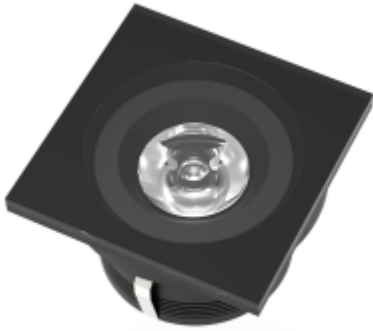

<https://uni-luce.com>

+39 339 505 5880

info@uni-luce.com

Via Monselice, 26, 20832 Desio

MB, Italy

RAMI 18 XL SQ TRIMLESS

Available colors:

● 233015-B18-LE-TR

Beam angle:

20° 30° 50°

LED Color:

2700K 3000K 4000K 6000K

Lamp Power:

1x18W

CRI:

90

Lamp Lumen:

2034lm

Material:

Clear Tempered Glass

Location:

Exterior

Fixation:

Inground

Installation:

Inground

Product dimension:

150x150mm

Input:

24V 50/60Hz

IP:

67

Class:

III

DIM Option:

DALI DMX

Mounting Sleeve:

ABS

IK:

09