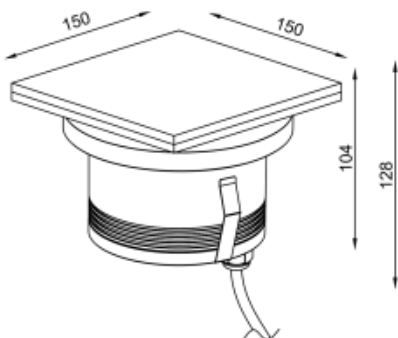

Installation:

Inground

Product dimension:

150x150mm

Input:

24V 50/60Hz

IP:

67

Class:

III

DIM Option:

DALI DMX

Mounting Sleeve:

ABS

IK:

09

<https://uni-luce.com>

+39 339 505 5880

info@uni-luce.com

Via Monselice, 26, 20832 Desio

MB, Italy

RAMI is a wide collection of inground lamps. The collection comes in 3 dimensions M, L and XL. Each size has has COB, SMD, and FLOOD versions for choice, as well as trim and trimless options. The outer ring has no fixing screws, which gives additional esthetical advantage to the product. The LED source is installed deeply in the body, creating anti glare lighting patterns.