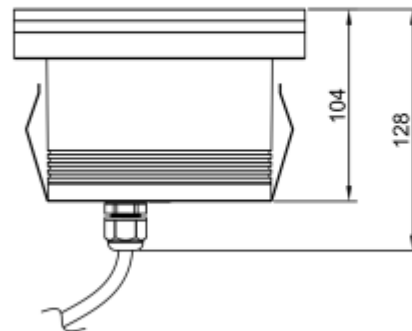

Installation:

Inground

Product dimension:

150x150mm

Input:

24V 50/60Hz

IP:

67

Class:

III

DIM Option:

DALI DMX

Mounting Sleeve:

ABS

IK:

09

<https://uni-luce.com>

+39 339 505 5880

info@uni-luce.com

Via Monselice, 26, 20832 Desio

MB, Italy

RAMI is a wide collection of inground lamps. The collection comes in 3 dimensions M, L and XL. Each size has has COB, SMD, and FLOOD versions for choice, as well as trim and trimless options. The outer ring has no fixing screws, which gives additional esthetical advantage to the product. The LED source is installed deeply in the body, creating anti glare lighting patterns.