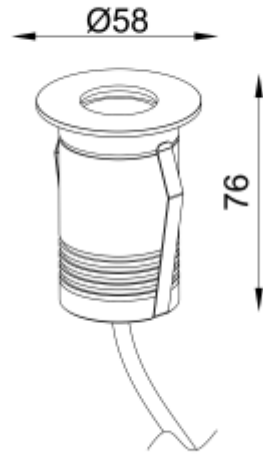

## RAMI 2 FL M RO

Available colors:	<input type="radio"/> 23265-SS2-FL
	<input type="radio"/> 23265-W2-FL
	<input checked="" type="radio"/> 23265-B2-FL
Beam angle:	110°
LED Color:	2700K 3000K 4000K 6000K
Lamp Power:	1x2W
CRI:	90
Lamp Lumen:	222lm
Material:	Stainless steel 316, Clear Tempered Glass
Location:	Exterior
Fixation:	Inground
Installation:	Inground
Product dimension:	diam58mm
Input:	24V 50/60Hz
IP:	67
Class:	III
DIM Option:	DALI DMX
Mounting Sleeve:	ABS
IK:	09

<https://uni-luce.com>

+39 339 505 5880

[info@uni-luce.com](mailto:info@uni-luce.com)

Via Monselice, 26, 20832 Desio

MB, Italy

RAMI is a wide collection of inground lamps. The collection comes in 3 dimensions M, L and XL. Each size has has COB, SMD, and FLOOD versions for choice, as well as trim and trimless options. The outer ring has no fixing screws, which gives additional esthetical advantage to the product. The LED source is installed deeply in the body, creating anti glare lighting patterns.