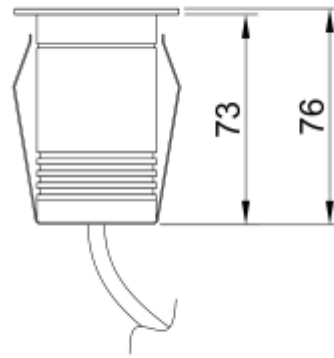

<https://uni-luce.com>
+39 339 505 5880
info@uni-luce.com

Via Monselice, 26, 20832 Desio
MB, Italy

RAMI 2 FL M RO RGBW

Available colors:	● 232980-B2-FL-RGBW
	◐ 232980-SS2-FL-RGBW
	○ 232980-W2-FL-RGBW
Beam angle:	110°
LED Color:	2700K 3000K 4000K 6000K
Lamp Power:	1x2.2W
CRI:	90
Material:	Stainless steel 316, Clear Tempered Glass
Location:	Exterior
Fixation:	Inground
Installation:	Inground
Product dimension:	diam58mm
Input:	24V 50/60Hz
IP:	67
Class:	III
DIM Option:	DALI DMX
Mounting Sleeve:	ABS
IK:	09

<https://uni-luce.com>

+39 339 505 5880

info@uni-luce.com

Via Monselice, 26, 20832 Desio

MB, Italy

RAMI is a wide collection of inground lamps. The collection comes in 3 dimensions M, L and XL. Each size has has COB, SMD, and FLOOD versions for choice, as well as trim and trimless options. The outer ring has no fixing screws, which gives additional esthetical advantage to the product. The LED source is installed deeply in the body, creating anti glare lighting patterns.