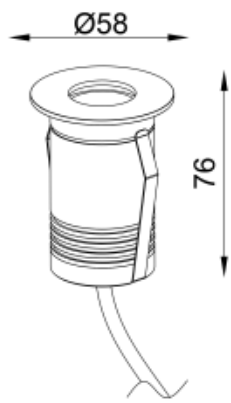

<https://uni-luce.com>
+39 339 505 5880
info@uni-luce.com

Via Monselice, 26, 20832 Desio
MB, Italy

RAMI 2 FL M RO RGBW

Available colors:	● 232980-B2-FL-RGBW
	◐ 232980-SS2-FL-RGBW
	○ 232980-W2-FL-RGBW
Beam angle:	110°
LED Color:	2700K 3000K 4000K 6000K
Lamp Power:	1x2.2W
CRI:	90
Material:	Stainless steel 316, Clear Tempered Glass
Location:	Exterior
Fixation:	Inground
Installation:	Inground
Product dimension:	diam58mm
Input:	24V 50/60Hz
IP:	67
Class:	III
DIM Option:	DALI DMX
Mounting Sleeve:	ABS
IK:	09

<https://uni-luce.com>

+39 339 505 5880

info@uni-luce.com

Via Monselice, 26, 20832 Desio

MB, Italy

RAMI is a wide collection of inground lamps. The collection comes in 3 dimensions M, L and XL. Each size has has COB, SMD, and FLOOD versions for choice, as well as trim and trimless options. The outer ring has no fixing screws, which gives additional esthetical advantage to the product. The LED source is installed deeply in the body, creating anti glare lighting patterns.