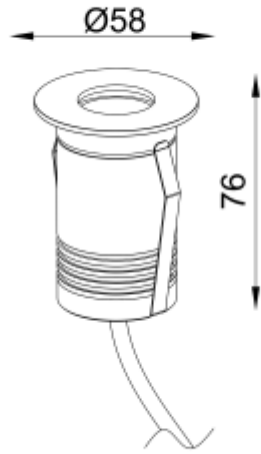

<https://uni-luce.com>
+39 339 505 5880
info@uni-luce.com

Via Monselice, 26, 20832 Desio
MB, Italy

RAMI 2 M RO

Available colors:	<input type="radio"/> 23260-SS2
	<input type="radio"/> 23260-W2
	<input checked="" type="radio"/> 23260-B2
Beam angle:	7° 11° 20° 33° 43°
LED Color:	2700K 3000K 4000K 6000K
Lamp Power:	1x2W
CRI:	90
Lamp Lumen:	190lm
Material:	Stainless steel 316, Clear Tempered Glass
Location:	Exterior
Fixation:	Inground
Installation:	Inground
Product dimension:	diam58mm
Input:	24V 50/60Hz
IP:	67
Class:	III
DIM Option:	DALI DMX
Mounting Sleeve:	ABS
IK:	09

<https://uni-luce.com>

+39 339 505 5880

info@uni-luce.com

Via Monselice, 26, 20832 Desio

MB, Italy

RAMI is a wide collection of inground lamps. The collection comes in 3 dimensions M, L and XL. Each size has has COB, SMD, and FLOOD versions for choice, as well as trim and trimless options. The outer ring has no fixing screws, which gives additional esthetical advantage to the product. The LED source is installed deeply in the body, creating anti glare lighting patterns.