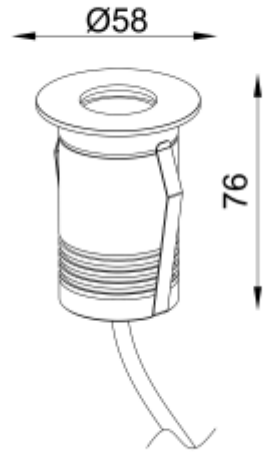

<https://uni-luce.com>
+39 339 505 5880
info@uni-luce.com

Via Monselice, 26, 20832 Desio
MB, Italy

RAMI 2 M RO ASYM

Available colors:	<input type="radio"/> 232987-SS2
	<input type="radio"/> 232987-W2
	<input checked="" type="radio"/> 232987-B2
Beam angle:	30°
LED Color:	2700K 3000K 4000K 6000K
Lamp Power:	1x2W
CRI:	90
Lamp Lumen:	190lm
Material:	Stainless steel 316, Clear Tempered Glass
Location:	Exterior
Fixation:	Inground
Installation:	Inground
Product dimension:	diam58mm
Input:	24V 50/60Hz
IP:	67
Class:	III
DIM Option:	DALI DMX
Mounting Sleeve:	ABS
IK:	09

<https://uni-luce.com>

+39 339 505 5880

info@uni-luce.com

Via Monselice, 26, 20832 Desio

MB, Italy

RAMI is a wide collection of inground lamps. The collection comes in 3 dimensions M, L and XL. Each size has has COB, SMD, and FLOOD versions for choice, as well as trim and trimless options. The outer ring has no fixing screws, which gives additional esthetical advantage to the product. The LED source is installed deeply in the body, creating anti glare lighting patterns.