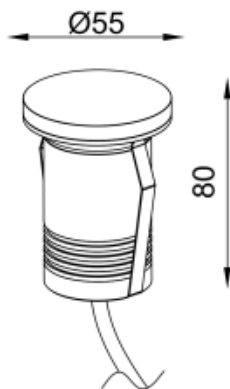

<https://uni-luce.com>
+39 339 505 5880
info@uni-luce.com

Via Monselice, 26, 20832 Desio
MB, Italy

RAMI 2 M RO FL TRIMLESS

Available colors:	● 232677-B2-FL-TR
Beam angle:	110°
LED Color:	2700K 3000K 4000K 6000K
Lamp Power:	1x2W
CRI:	90
Lamp Lumen:	222lm
Material:	Clear Tempered Glass
Location:	Exterior
Fixation:	Inground
Installation:	Inground
Product dimension:	diam55mm
Input:	24V 50/60Hz
IP:	67
Class:	III
DIM Option:	DALI DMX
Mounting Sleeve:	ABS
IK:	09

<https://uni-luce.com>

+39 339 505 5880

info@uni-luce.com

Via Monselice, 26, 20832 Desio

MB, Italy

RAMI is a wide collection of inground lamps. The collection comes in 3 dimensions M, L and XL. Each size has has COB, SMD, and FLOOD versions for choice, as well as trim and trimless options. The outer ring has no fixing screws, which gives additional esthetical advantage to the product. The LED source is installed deeply in the body, creating anti glare lighting patterns.