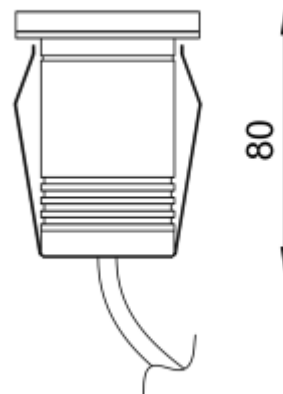

<https://uni-luce.com>
+39 339 505 5880
info@uni-luce.com

Via Monselice, 26, 20832 Desio
MB, Italy

RAMI 2 M RO FL TRIMLESS

Available colors:	● 232677-B2-FL-TR
Beam angle:	110°
LED Color:	2700K 3000K 4000K 6000K
Lamp Power:	1x2W
CRI:	90
Lamp Lumen:	222lm
Material:	Clear Tempered Glass
Location:	Exterior
Fixation:	Inground
Installation:	Inground
Product dimension:	diam55mm
Input:	24V 50/60Hz
IP:	67
Class:	III
DIM Option:	DALI DMX
Mounting Sleeve:	ABS
IK:	09

<https://uni-luce.com>

+39 339 505 5880

info@uni-luce.com

Via Monselice, 26, 20832 Desio

MB, Italy

RAMI is a wide collection of inground lamps. The collection comes in 3 dimensions M, L and XL. Each size has has COB, SMD, and FLOOD versions for choice, as well as trim and trimless options. The outer ring has no fixing screws, which gives additional esthetical advantage to the product. The LED source is installed deeply in the body, creating anti glare lighting patterns.