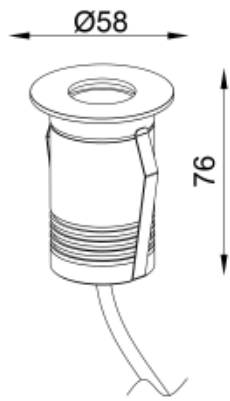

<https://uni-luce.com>
+39 339 505 5880
info@uni-luce.com

Via Monselice, 26, 20832 Desio
MB, Italy

RAMI 2 M RO RGBW

Available colors:	● 23274-B2-RGBW ◐ 23274-SS2-RGBW ○ 23274-W2-RGBW
Beam angle:	25° 30° 45°
LED Color:	2700K 3000K 4000K 6000K
Lamp Power:	1x2W
CRI:	90
Material:	Stainless steel 316, Clear Tempered Glass
Location:	Exterior
Fixation:	Inground
Installation:	Inground
Product dimension:	diam58mm
Input:	24V 50/60Hz
IP:	67
Class:	III
DIM Option:	DALI DMX
Mounting Sleeve:	ABS
IK:	09

<https://uni-luce.com>

+39 339 505 5880

info@uni-luce.com

Via Monselice, 26, 20832 Desio

MB, Italy

RAMI is a wide collection of inground lamps. The collection comes in 3 dimensions M, L and XL. Each size has has COB, SMD, and FLOOD versions for choice, as well as trim and trimless options. The outer ring has no fixing screws, which gives additional esthetical advantage to the product. The LED source is installed deeply in the body, creating anti glare lighting patterns.