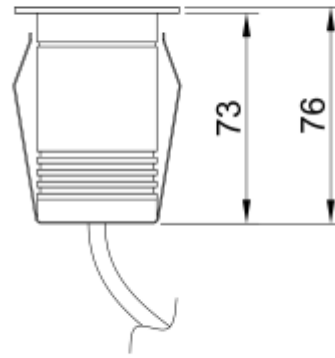

<https://uni-luce.com>
+39 339 505 5880
info@uni-luce.com

Via Monselice, 26, 20832 Desio
MB, Italy

RAMI 2 M RO RGBW

Available colors:	● 23274-B2-RGBW ◐ 23274-SS2-RGBW ○ 23274-W2-RGBW
Beam angle:	25° 30° 45°
LED Color:	2700K 3000K 4000K 6000K
Lamp Power:	1x2W
CRI:	90
Material:	Stainless steel 316, Clear Tempered Glass
Location:	Exterior
Fixation:	Inground
Installation:	Inground
Product dimension:	diam58mm
Input:	24V 50/60Hz
IP:	67
Class:	III
DIM Option:	DALI DMX
Mounting Sleeve:	ABS
IK:	09

<https://uni-luce.com>

+39 339 505 5880

info@uni-luce.com

Via Monselice, 26, 20832 Desio

MB, Italy

RAMI is a wide collection of inground lamps. The collection comes in 3 dimensions M, L and XL. Each size has has COB, SMD, and FLOOD versions for choice, as well as trim and trimless options. The outer ring has no fixing screws, which gives additional esthetical advantage to the product. The LED source is installed deeply in the body, creating anti glare lighting patterns.