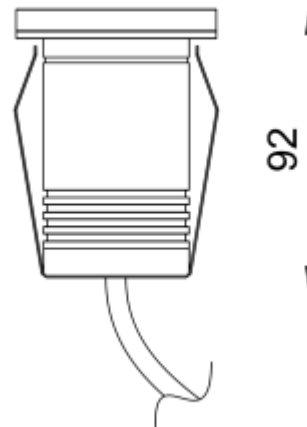

<https://uni-luce.com>
+39 339 505 5880
info@uni-luce.com

Via Monselice, 26, 20832 Desio
MB, Italy

RAMI 2 M SQ FL TRIMLESS

Available colors:	● 233005-B2-TR
Beam angle:	110°
LED Color:	2700K 3000K 4000K 6000K
Lamp Power:	1x2W
CRI:	90
Lamp Lumen:	222lm
Material:	Clear Tempered Glass
Location:	Exterior
Fixation:	Inground
Installation:	Inground
Product dimension:	diam55mm
Input:	24V 50/60Hz
IP:	67
Class:	III
DIM Option:	DALI DMX
Mounting Sleeve:	ABS
IK:	09

<https://uni-luce.com>

+39 339 505 5880

info@uni-luce.com

Via Monselice, 26, 20832 Desio

MB, Italy

RAMI is a wide collection of inground lamps. The collection comes in 3 dimensions M, L and XL. Each size has has COB, SMD, and FLOOD versions for choice, as well as trim and trimless options. The outer ring has no fixing screws, which gives additional esthetical advantage to the product. The LED source is installed deeply in the body, creating anti glare lighting patterns.