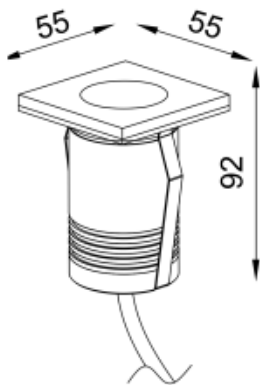

<https://uni-luce.com>
+39 339 505 5880
info@uni-luce.com

Via Monselice, 26, 20832 Desio
MB, Italy

RAMI 2 M SQ FL TRIMLESS

Available colors:	● 233005-B2-TR
Beam angle:	110°
LED Color:	2700K 3000K 4000K 6000K
Lamp Power:	1x2W
CRI:	90
Lamp Lumen:	222lm
Material:	Clear Tempered Glass
Location:	Exterior
Fixation:	Inground
Installation:	Inground
Product dimension:	diam55mm
Input:	24V 50/60Hz
IP:	67
Class:	III
DIM Option:	DALI DMX
Mounting Sleeve:	ABS
IK:	09

<https://uni-luce.com>

+39 339 505 5880

info@uni-luce.com

Via Monselice, 26, 20832 Desio

MB, Italy

RAMI is a wide collection of inground lamps. The collection comes in 3 dimensions M, L and XL. Each size has has COB, SMD, and FLOOD versions for choice, as well as trim and trimless options. The outer ring has no fixing screws, which gives additional esthetical advantage to the product. The LED source is installed deeply in the body, creating anti glare lighting patterns.